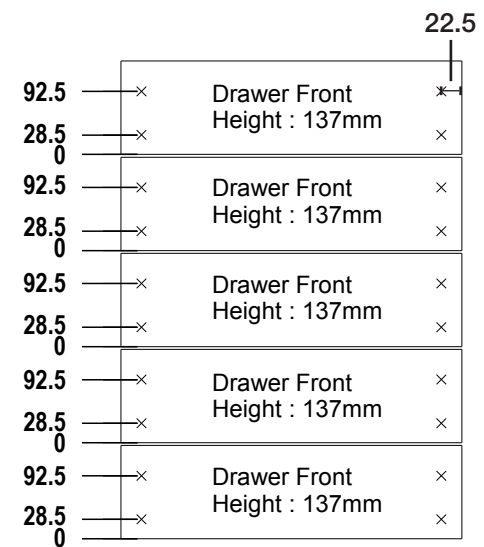

INNOBOX PORAUSSOHJEET

Cabinet Profile mounting height on Carcase Side

Drawer Front drilling position

Cabinet Profile mounting height on Carcase Side

Drawer Front drilling position