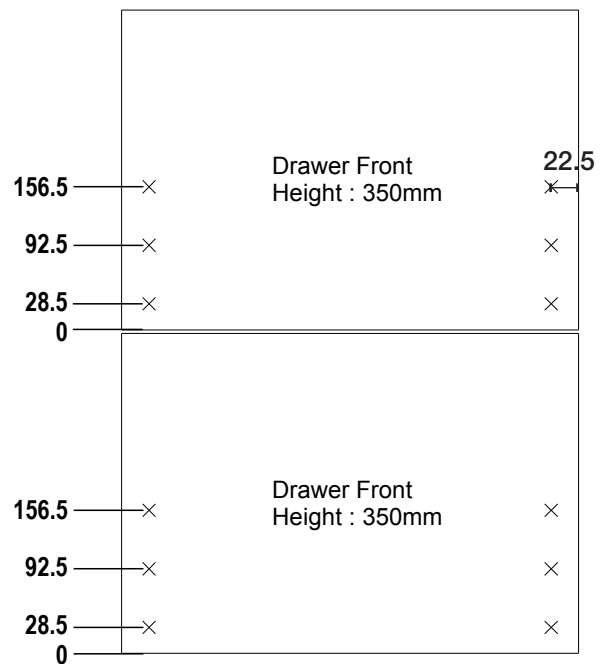

INNOBOX PORAUSSOHJEET

Cabinet Profile mounting height on Carcase Side

Drawer Front drilling position

Cabinet Profile mounting height on Carcase Side

Drawer Front drilling position