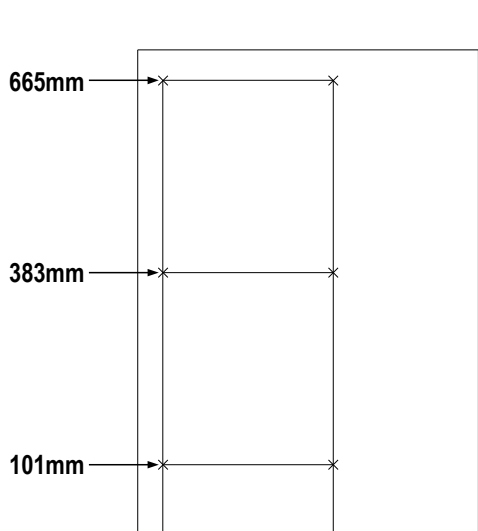

INNOBOX PORAUSSOHJEET

Cabinet Profile mounting height on Carcase Side

Drawer Front drilling position

Cabinet Profile mounting height on Carcase Side

Drawer Front drilling position