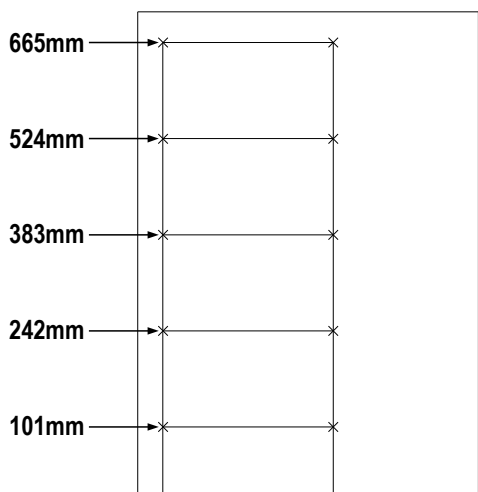

INNOBOX PORAUSSOHJEET

Cabinet Profile mounting height on Carcase Side

Drawer Front drilling position

Cabinet Profile mounting height on Carcase Side

Drawer Front drilling position