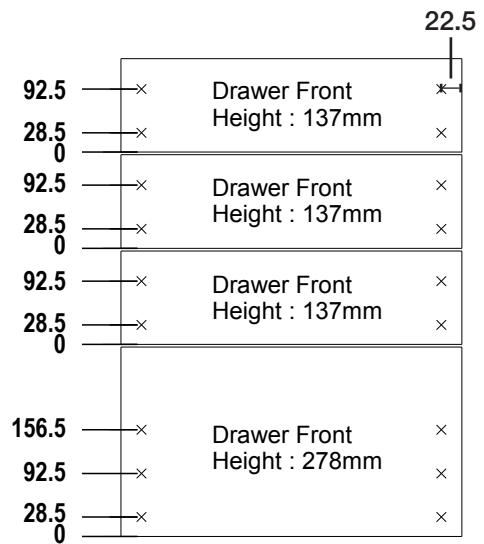

INNOBOX PORAUSSOHJEET

Cabinet Profile mounting height on Carcase Side

Drawer Front drilling position

Cabinet Profile mounting height on Carcase Side

Drawer Front drilling position