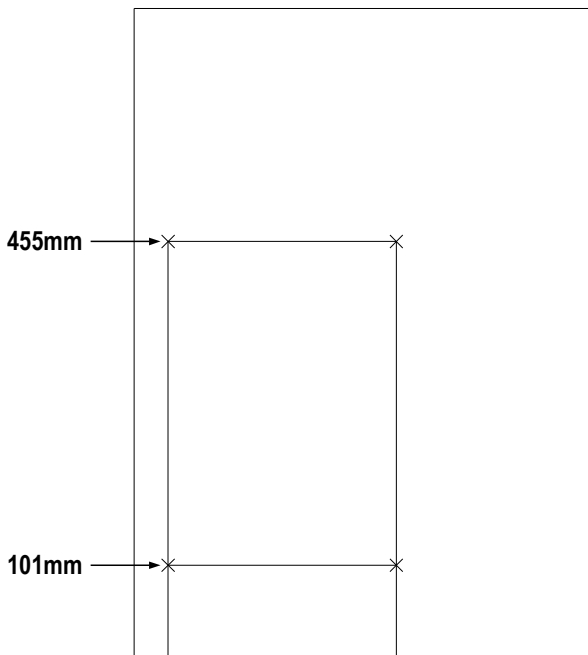

INNOBOX PORAUSSOHJEET

Cabinet Profile mounting height on Carcase Side

Drawer Front drilling position

Cabinet Profile mounting height on Carcase Side

Drawer Front drilling position