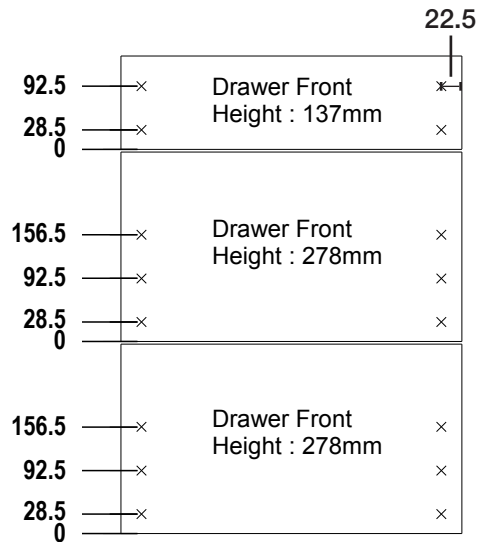

INNOBOX PORAUSSOHJEET

Cabinet Profile mounting height on Carcase Side

Drawer Front drilling position

Cabinet Profile mounting height on Carcase Side

Drawer Front drilling position