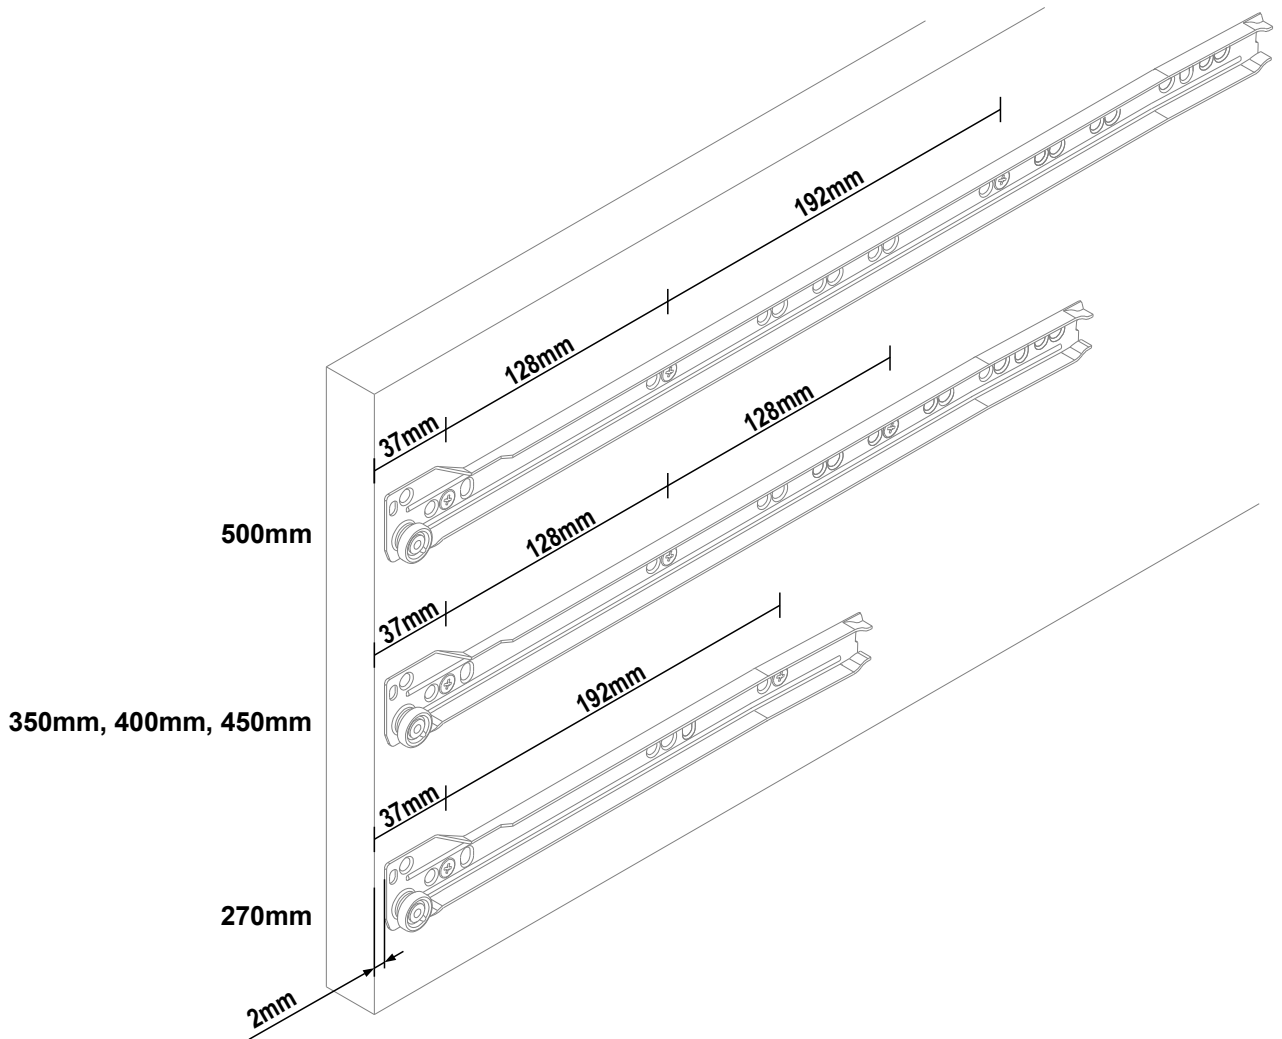

INNOBOX PORAUSSOHJEET

Cabinet Profile mounting height on Carcase Side

Drawer Front drilling position

Cabinet Profile mounting height on Carcase Side

Drawer Front drilling position