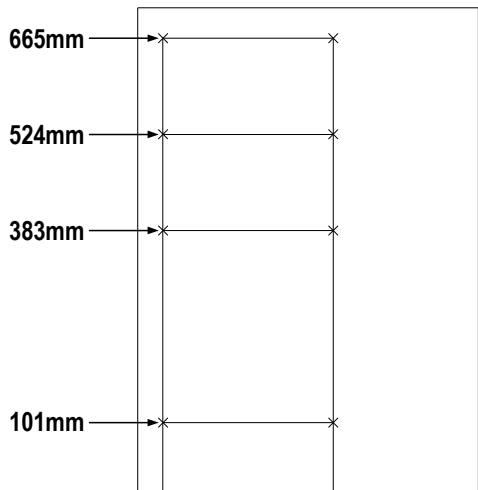

INNOBOX PORAUSSOHJEET

Cabinet Profile mounting height on Carcase Side

Drawer Front drilling position

Cabinet Profile mounting height on Carcase Side

Drawer Front drilling position