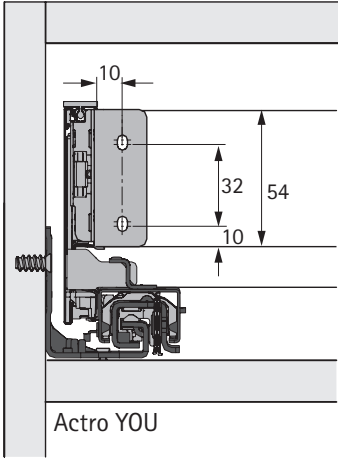

FAQ

www.hettich.com/short/8815e9

A			NL - 21
B			LB - 24
C	LB - 24	LB - 41	-
D H 101	54	54	-
D H 139	92	92	-
D H 187	140,5	140,5	-
D H 251	204,5	204,5	-

H 101

* Push to open Silent

H 139

* Push to open Silent

H 187

* Push to open Silent

H 251

* Push to open Silent

H 101

H 139

H 187

H 251

H 101

Actro YOU

Quadro YOU

H 139

Actro YOU

Quadro YOU

H 187

Actro YOU

Quadro YOU

H 251

Actro YOU

Quadro YOU

NL mm	Actro YOU Quadro YOU b1 mm	Actro YOU b2 mm (XL 70 kg)	Quadro YOU		Actro YOU		
			XS 10 kg	M 30 kg	XS 10 kg	L 40 kg	XL 70 kg
270	160						
300	160						
350	224						
400	224						
450	256	288					
500	256	320					
550	256	320					
600	256	320					
650	256	416					