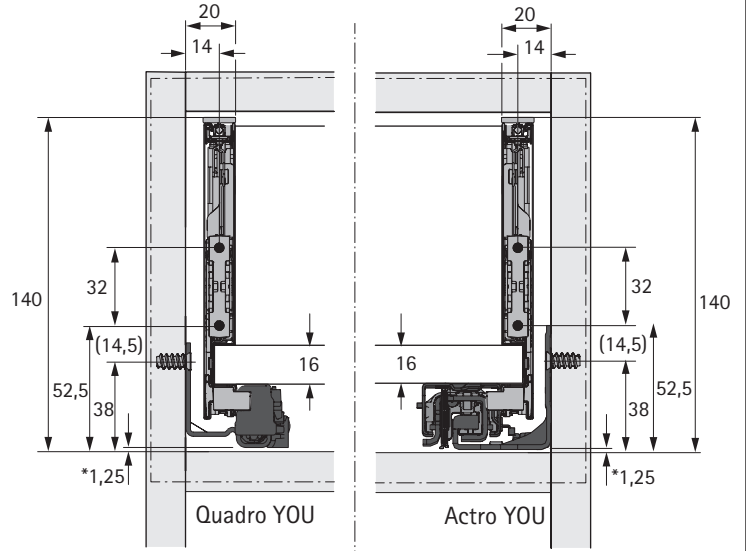

FAQ

www.hettich.com/short/8815e9

A			NL - 21
B			LB - 24
C	LB - 24	LB - 41	-
D H 101	54	54	-
D H 139	92	92	-
D H 187	140,5	140,5	-
D H 251	204,5	204,5	-

H 101

* Push to open Silent

H 139

* Push to open Silent

Quadro YOU

H 251

Actro YOU

Quadro YOU

NL mm	Actro YOU Quadro YOU b1 mm	Actro YOU b2 mm (XL 70 kg)	Quadro YOU		Actro YOU		
			XS 10 kg	M 30 kg	XS 10 kg	L 40 kg	XL 70 kg
270	160						
300	160						
350	224						
400	224						
450	256	288					
500	256	320					
550	256	320					
600	256	320					
650	256	416					