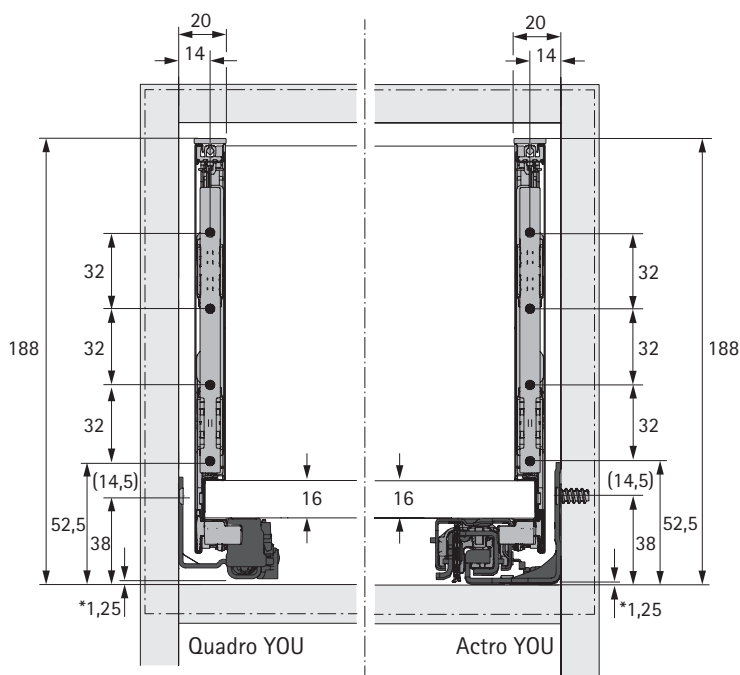

H 101

* Push to open Silent

H 139

* Push to open Silent

H 187

* Push to open Silent

H 251

* Push to open Silent