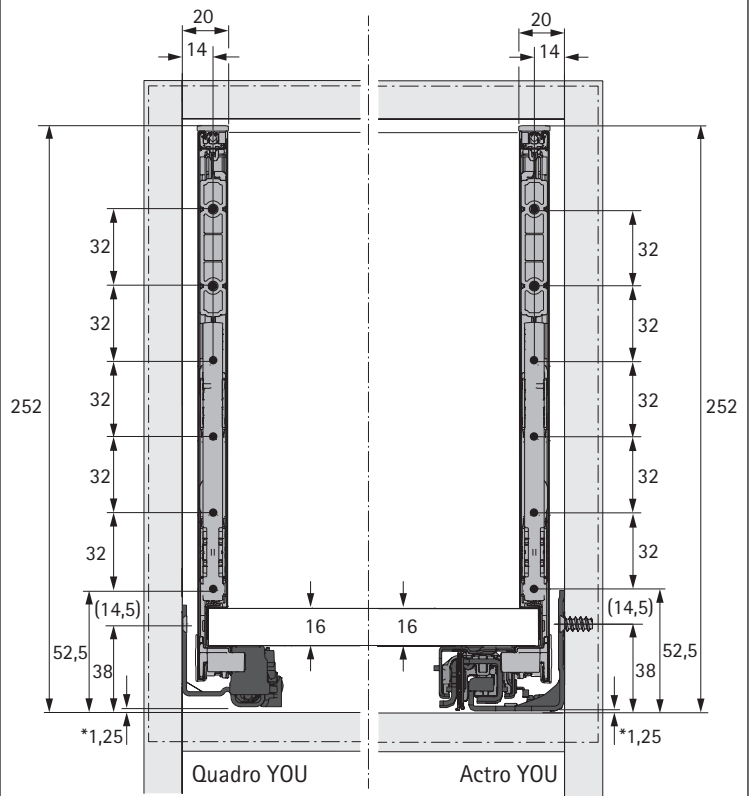

H 101

* Push to open Silent

H 139

* Push to open Silent

H 187

* Push to open Silent

H 251

* Push to open Silent