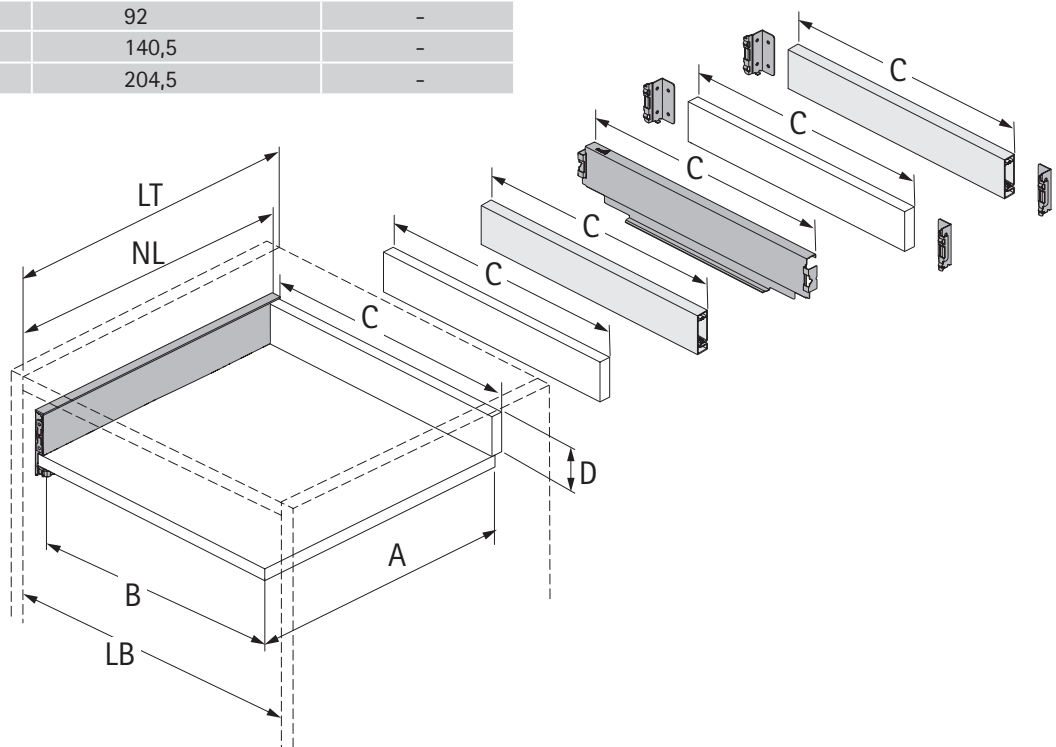

FAQ

www.hettich.com/short/8815e9

A			NL - 21
B			LB - 24
C	LB - 24	LB - 41	-
D H 101	54	54	-
D H 139	92	92	-
D H 187	140,5	140,5	-
D H 251	204,5	204,5	-

H 101

* Push to open Silent

H 139

* Push to open Silent

Quadro YOU

H 251

Actro YOU

Quadro YOU

NL mm	Actro YOU Quadro YOU b1 mm	Actro YOU b2 mm (XL 70 kg)	Quadro YOU		Actro YOU		
			XS 10 kg	M 30 kg	XS 10 kg	L 40 kg	XL 70 kg
270	160						
300	160						
350	224						
400	224						
450	256	288					
500	256	320					
550	256	320					
600	256	320					
650	256	416					