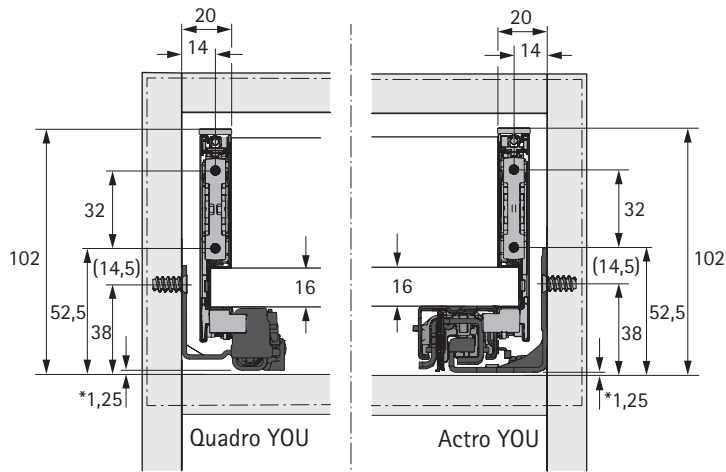

FAQ

www.hettich.com/short/8815e9

A			NL - 21
B			LB - 24
C	LB - 24	LB - 41	-
D H 101	54	54	-
D H 139	92	92	-
D H 187	140,5	140,5	-
D H 251	204,5	204,5	-

H 101

* Push to open Silent

H 139

* Push to open Silent

Quadro YOU

H 251

Actro YOU

Quadro YOU

NL mm	Actro YOU Quadro YOU b1 mm	Actro YOU b2 mm (XL 70 kg)	Quadro YOU		Actro YOU		
			XS 10 kg	M 30 kg	XS 10 kg	L 40 kg	XL 70 kg
270	160						
300	160						
350	224						
400	224						
450	256	288					
500	256	320					
550	256	320					
600	256	320					
650	256	416					