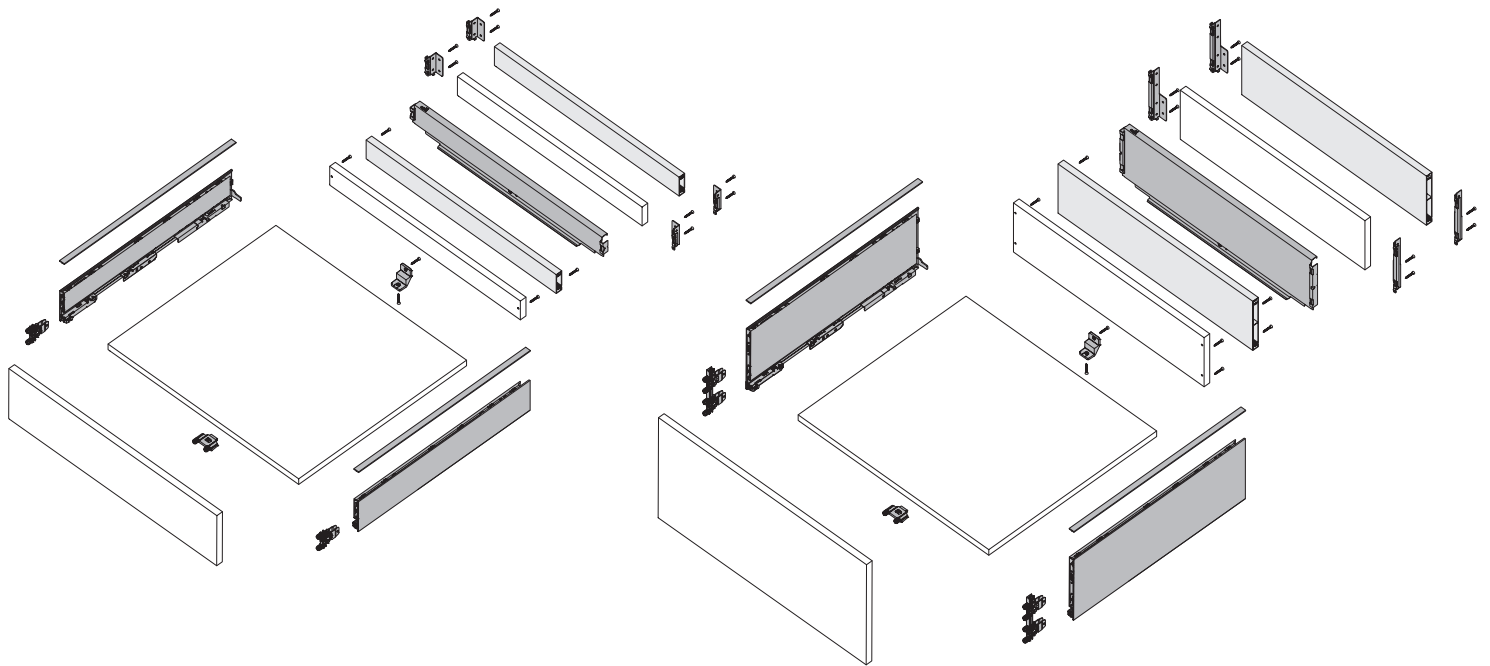

FAQ

www.hettich.com/short/8815e9

A			NL - 21
B			LB - 24
C	LB - 24	LB - 41	-
D H 101	54	54	-
D H 139	92	92	-
D H 187	140,5	140,5	-
D H 251	204,5	204,5	-

H 101

* Push to open Silent

H 139

* Push to open Silent

Quadro YOU

H 251

Actro YOU

Quadro YOU

NL mm	Actro YOU Quadro YOU b1 mm	Actro YOU b2 mm (XL 70 kg)	Quadro YOU		Actro YOU		
			XS 10 kg	M 30 kg	XS 10 kg	L 40 kg	XL 70 kg
270	160						
300	160						
350	224						
400	224						
450	256	288					
500	256	320					
550	256	320					
600	256	320					
650	256	416					